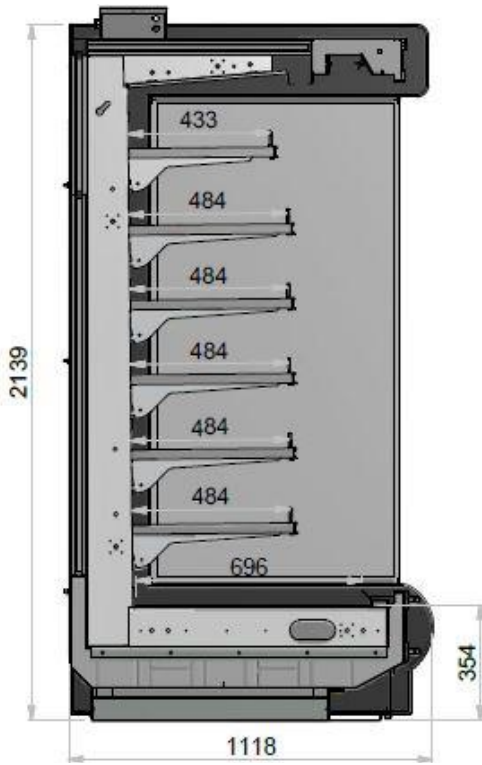

Upright 6-tier LED lit bull nose shelf merchandiser, offers enhanced total display area for maximum product merchandising / replenishment. Suited for all dairy categories and pre-packed products.

Dairy Lofty

B2401

*New Improved
Slim-Line Cladding and
Bull Nose Shelf Merchandiser*

VERSATILE UPRIGHT CASE

Please consult COLCAB Technical Spec Reference Manual for dimensions, plan views and technical specifications. Specifications subject to change without notice. Designed for optimal performance in store environments where temperature and humidity do not exceed 25°C and 60% R.H.

Energy Options:

- ECM fans.
- EEV – Electronic Expansion Valves.
- LED lights - 4000k natural white.
- Butcher option LED lights available.

Standard Options:

- Available in standard height.
- Available in four lengths: 4', 6', 8', 12'.
- Configured with a variety of front panel design options including Standard Origin, flat front, McQue bumpers, stainless steel rail and new Linear bumpers.
- Configured with solid or glass patch ends.
- Available with adjustable shelves, front fences and aluminium ticket rail or Bullnose shelves with plastic ticket rails.
- Standard off-cycle defrost for cost-effective operation; electric, hot gas or reverse cycle defrost available.
- Manual or electronic night blinds.