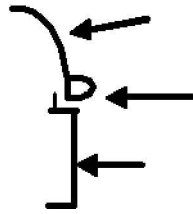

GRP

See drop down  
boxes for  
colors

STAINLESS STEEL

ss Brushed  
See drop down  
boxes for  
colors

### B511

Available Case Lengths	Dimensions	D1	D2	D3	D4
	Length [mm]				
12 & 16	1720	860	860	860	860
24 & 36	2440	1220	1220	1220	1220